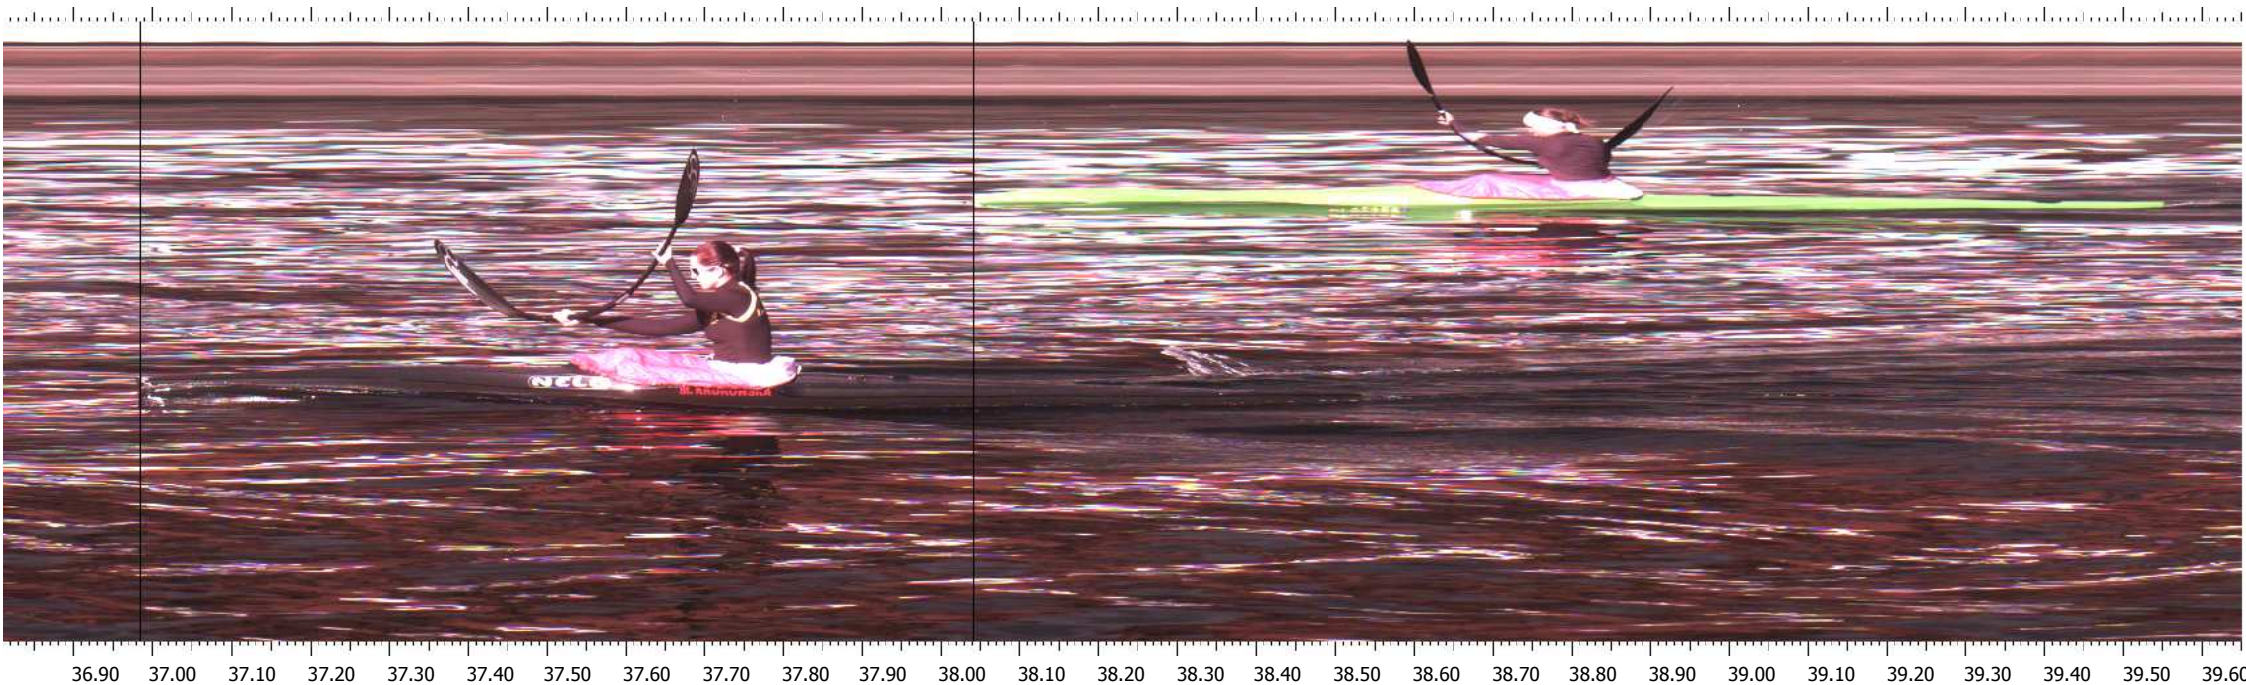

## Finish - Meta

Start: 11-09-24 14:59:55.59

Place	Id	First Name	Time	Delta Time	Last Spl	Best Spl	Speed
1	1	Mikolajczyk Beata	36.90	36.90			
2	2	Jasinska Sara	39.94	3.04			

## Finish - Meta

Start: 11-09-24 15:03:14.39

Place	Id	First Name	Time	Delta Time	Last Spl	Best Spl	Speed
1	1	Krukowska Magda	36.99	36.99			
2	2	Bruska Joanna	38.05	1.06			