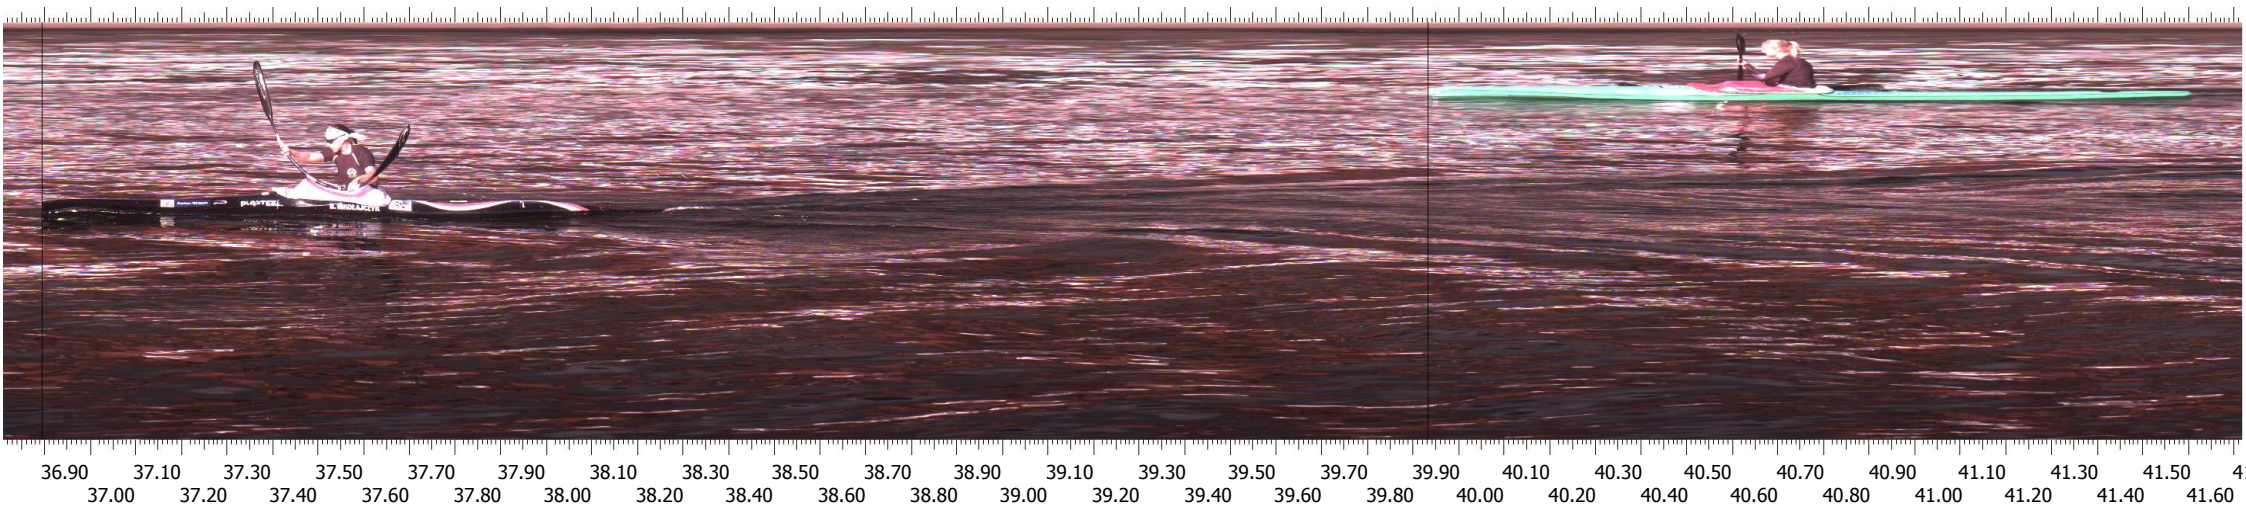

Finish - Meta

Start: 11-09-24 14:59:55.59

Place	Id	First Name	Time	Delta Time	Last Spl	Best Spl	Speed
1	1	Mikolajczyk Beata	36.90	36.90			
2	2	Jasinska Sara	39.94	3.04