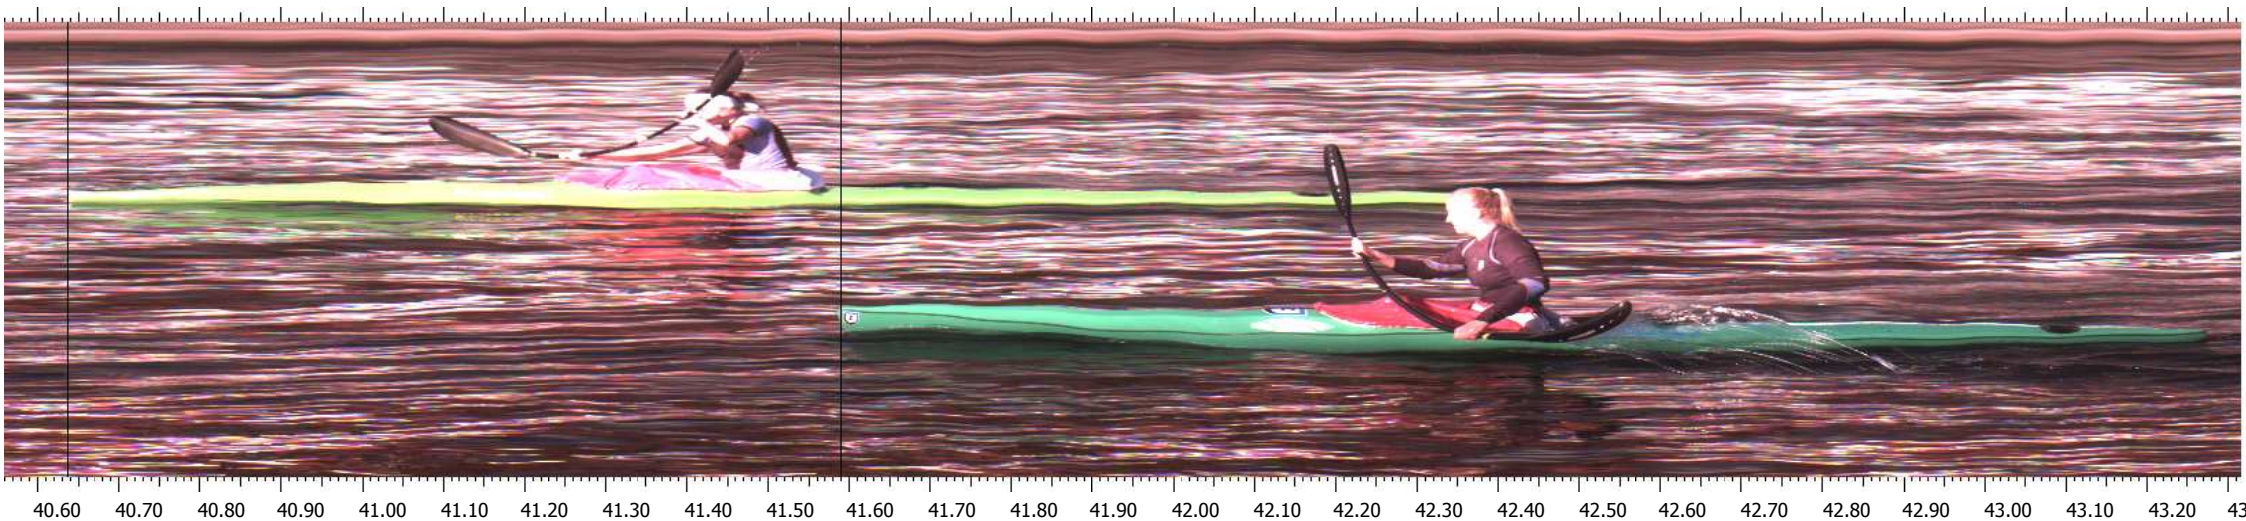

XX Wielka Wioslarska o Puchar Brdy 2011 - Kajaki bieg 6 II

Finish - Meta

Start: 11-09-24 16:17:50.87

Place	Id	First Name	Time	Delta Time	Last Spl	Best Spl	Speed
1	2		40.64	40.64			
2	1		41.59	0.95