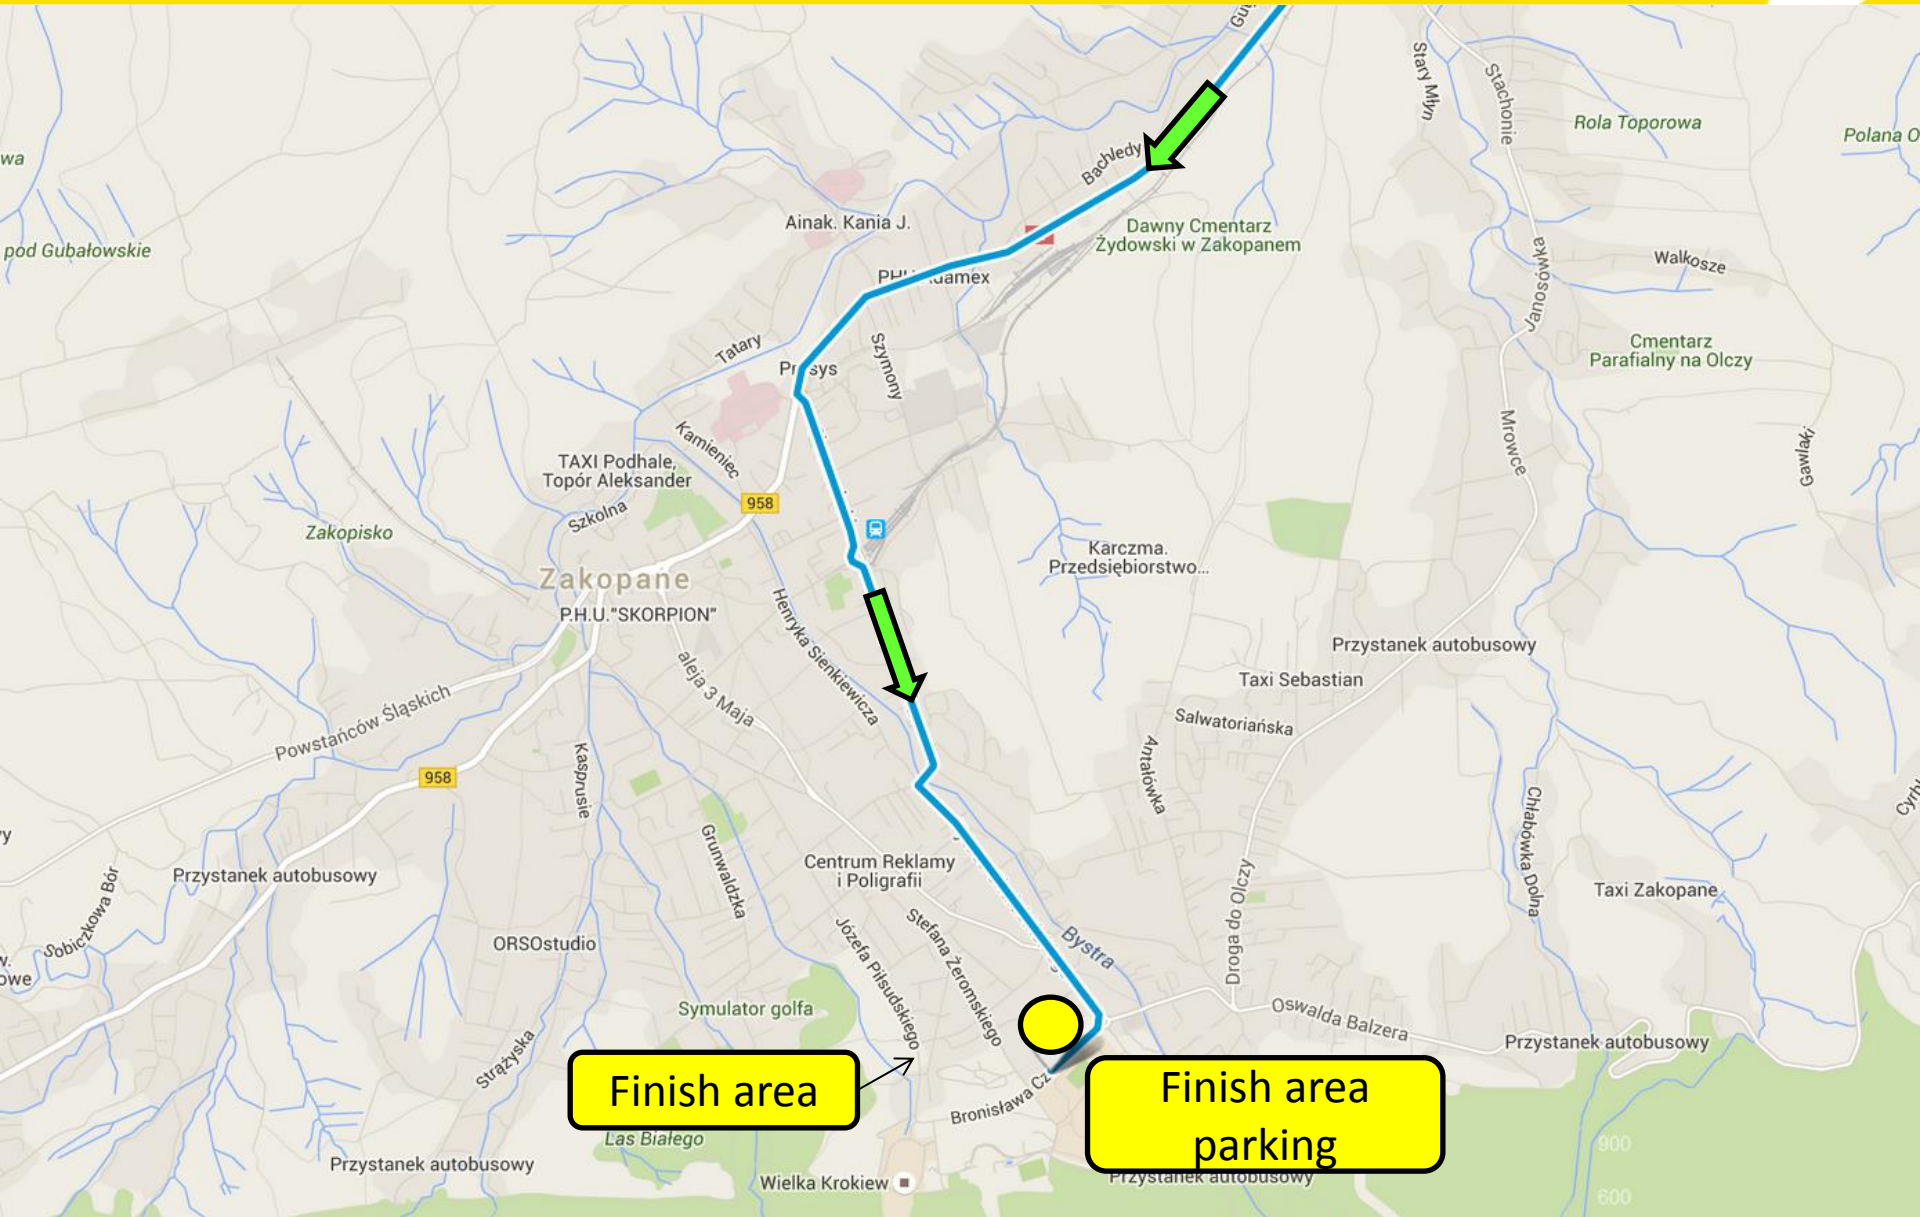

Nowy Sącz-Zakopane

06.08.15 / 223 km

5

72.Tour de Pologne

02-08.08.2015

Lista startowa/ Start List (5 etap/stage)

TCS TEAM TINKOFF - SAXO RUS

Dir: CENGHIALLA Bruno

1	POL19850307	BODNAR Maciej	+03
2	POL19900506	HOLANSKI Paweł	+28
3	DEN19901023	HANSEN Jesper	+36
4	CRO19860805	KISERLOVSKI Robert	+28
5	DEN19840905	SØRENSEN Chris Anke	+36
6	RUS19780525	PETROV Evgeny	+36
7	RUS19870930	ROVNY Ivan	+10:21
8	COL19900118	BELTRAN Edward	+36

EQS ETIXX - QUICKSTEP BEL

Dir: VAN SLYCKE Rik

11	POL19900602	KWIATKOWSKI Michał	+28
12	POL19840429	GÓŁAŚ Michał	+36
13	FRA19861103	BOUET Maxime	+36
14	ITA19870822	BRAMBILLA Gianluca	+28
15	ESP19890506	DE LA CRUZ David	DNF(2)
16	BEL19851205	MEERSMAN Gianni	+12:36
17	CZE19920711	VAKOC Petr	+36
18	ESP19921104	VERONA Quintanilla	+36

AST ASTANA PRO TEAM KAZ

Dir: GORAZD Stangelj

21	ITA19900703	ARU Fabio	+36
22	SLO19800808	BOZIC Borut	+02:15
23	ITA19850317	CATALDO Dario	+36
24	ITA19890612	GUARDINI Andrea	+24:12
25	KAZ19920907	LUTSENKO Alexey	+28
26	ITA19890327	ROSA Diego	+36
27	ITA19770708	TIRALONGO Paolo	+36
28	KAZ19861214	ZEITS Andrey	+36

SKY TEAM SKY GBR

Dir: CIONI Dario

31	USA19910207	BOSWELL Ian	+36
32	IRL19830907	DEIGMAN Philip	+09:19
33	COL19871210	HENAO Montoya Serg	+36
34	BLR19810628	KIRYIENKA Vasil	+09:19
35	ESP19810513	GARCIA Lopez David	+36
36	ESP19840526	NIEVE ITURRALDE Mik	+36
37	ITA19890831	PUCCIO Salvatore	+28
38	ESP19770317	ZANDIO ECHAIDE Xab	+28:31

LAM LAMPRE - MERIDA ITA

Dir: PEDRAZZINI Simone

41	POL19800411	NIEMIEC Przemysław	+36
42	ITA19931029	BONIFAZIO Nicolo	+12:22
43	ITA19901025	CATTANEO Mattia	+02:55
44	ITA19830309	FERRARI Roberto	+09:19
45	ITA19870619	MODOLO Sacha	+09:47
46	ITA19800809	MORI Manuele	+36
47	ITA19890715	ULISSI Diego	+36
48	ITA19930330	CONTI Valerio	+36

BMC BMC RACING TEAM USA

Dir: BALDATO Fabio

51	COL19880115	ATAPUMA HURTADO	+36
52	GER19830630	BURGHARDT Marcus	+22
53	ITA19860519	DE MARCHI Alessandr	+08:46
54	SUI19900803	DILLIER Silvan	+36
55	BEL19860608	HERMANS Ben	+28
56	FRA19820202	MOINARD Amael	+36
57	BEL19920301	TEUNS Dylan	+36
58	SVK19850221	VELITS Peter	+36

MOV MOVISTAR TEAM ESP

Dir: JAIMERENA Jose

61	GBR19881003	DOWSETT Alex	DNF(4)
62	ESP19830302	ANTON HERNANDEZ I	+36
63	ITA19860613	CAPECCHI Eros	+36
64	ESP19890204	IZAGUIRE INSAUSTI J	+28
65	ESP19881230	LOBATO Juan-Jose	DNF(4)
66	GER19921104	SUTTERLIN Jasha	+24:20
67	ESP19820506	VENTOSO Francisco J	+09:19
68	ESP19860320	INTXAUSTI ELORRIAGA	+09:19

OGE ORICA - GreenEDGE AUS

Dir: ALGERI Vittorio

71	AUS19940711	EWAN Caleb	+22
72	AUS19861002	DOCKER Mitchell	+04:46
73	AUS19791115	LANCASTER Brett	+26:00
74	CAN19850221	MEIER Christian	+04:51
75	AUS19920813	HOWSON Damien	+05:38
76	AUS19860718	CLARKE Simon	+07:15
77	AUS19780420	HAYMAN Mathew	+02:34
78	ITA19840430	SANTAROMITA Ivan	+36

TGA TEAM GIANT - ALPECIN GER

Dir: ENGELS Ady

81	GER19880511	KITTEL Marcel	+08:55
82	USA19920220	CRADDOCK Lawson	+36
83	NED19850515	STAMSNIJDER Tom	+26:53
84	BEL19840402	DE BACKER Bert	+27:09
85	GER19850609	FROHLINGER Johann	+01:18
86	GER19911118	ARNDT Nikias	+09:21
87	USA19870219	FAIRLY Caleb	DNF(1)
88	SLO19880627	MEZGEC Luka	+01:31

TFR TREK FACTORY RACING USA

Dir: BAFFI Adriano

91	ITA19900809	ALAFACI Eugenio	+04:25
92	JPN19830410	BEPPI Fumiyouki	+36
93	ITA19880822	COLEDAN Marco	+24:20
94	ITA19890130	NIZZOLO Giacomo	DNF(4)
95	UKR19800104	POPOVYCH Yaroslav	+09:37
96	NZL19880708	SERGENT Jesse	+04:28
97	BEL19850405	VANDEWALLE Kristof	DNF(4)
98	AUT19880408	ZOIDL Riccardo	+36

KAT TEAM KATUSHA RUS