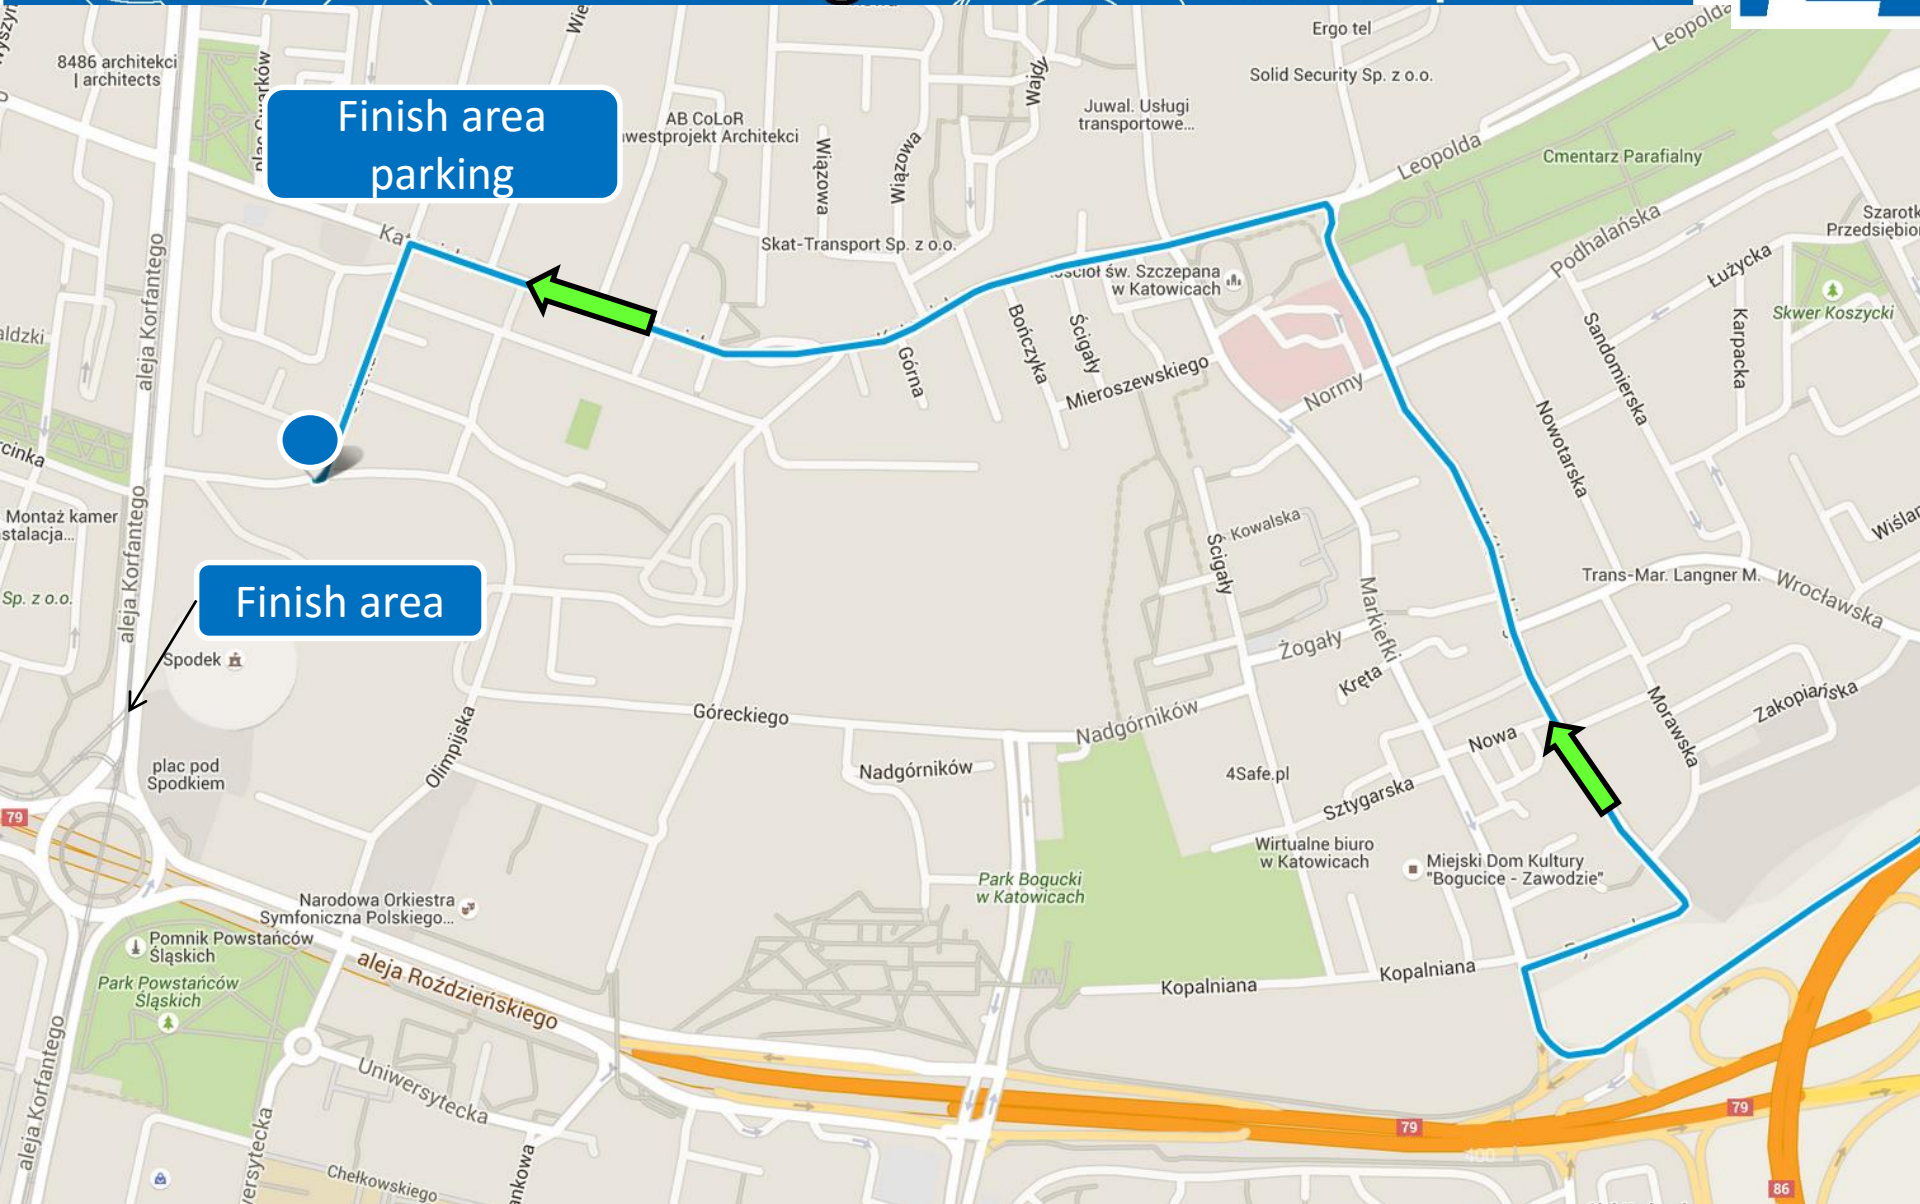

TARNOWSKIE GÓRY - KATOWICE

TourdePologne

13.07.16 | 153 KM

2

Finish area parking

Finish area