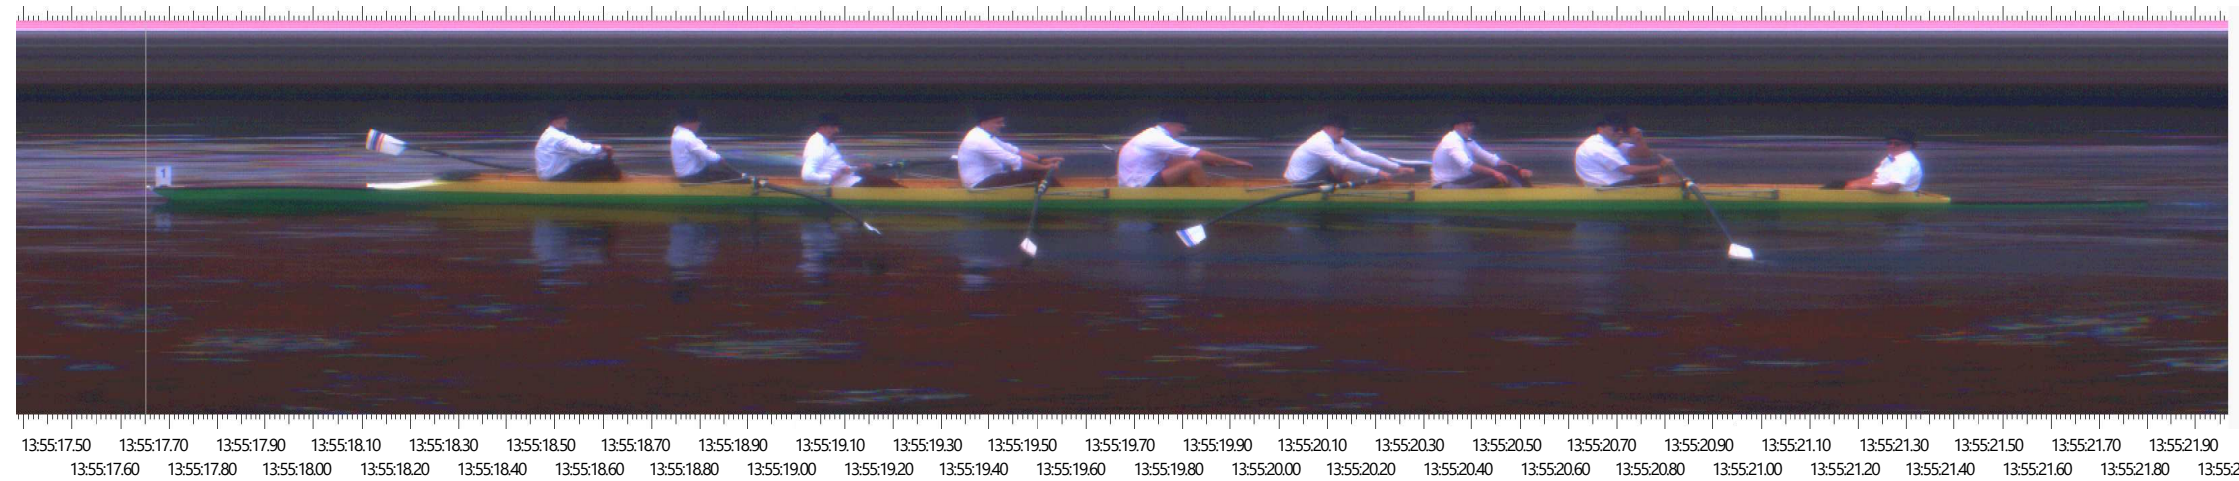

Finish - Camera 1

Start: 2016-09-24 13:45:56.17

13:55:17.50 13:55:17.70 13:55:17.90 13:55:18.10 13:55:18.30 13:55:18.50 13:55:18.70 13:55:18.90 13:55:19.10 13:55:19.30 13:55:19.50 13:55:19.70 13:55:19.90 13:55:20.10 13:55:20.30 13:55:20.50 13:55:20.70 13:55:20.90 13:55:21.10 13:55:21.30 13:55:21.50 13:55:21.70 13:55:21.90
 13:55:17.60 13:55:17.80 13:55:18.00 13:55:18.20 13:55:18.40 13:55:18.60 13:55:18.80 13:55:19.00 13:55:19.20 13:55:19.40 13:55:19.60 13:55:19.80 13:55:20.00 13:55:20.20 13:55:20.40 13:55:20.60 13:55:20.80 13:55:21.00 13:55:21.20 13:55:21.40 13:55:21.60 13:55:21.80 13:55:22.00

Msce	Tor	Numer	Klub	Czas	Roznica	Predkosc
1	1	1	LOTTO-Bydgoscia Weterani	9:21.59	9:21.59	